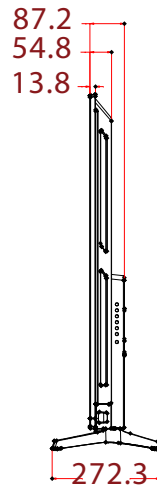

Dimension Drawing 65KP

A2T

All measurements in mm