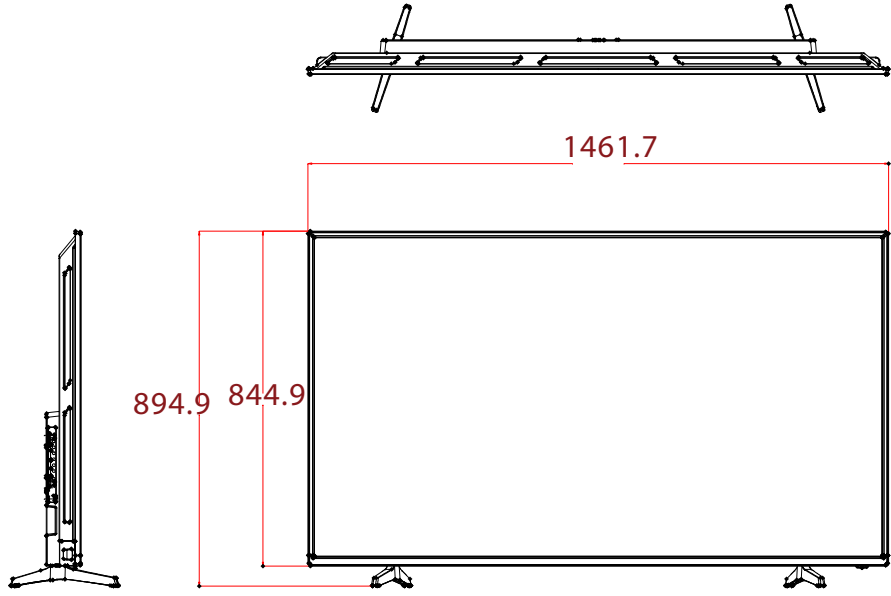

Dimension Drawing 65KP

A2T

All measurements in mm